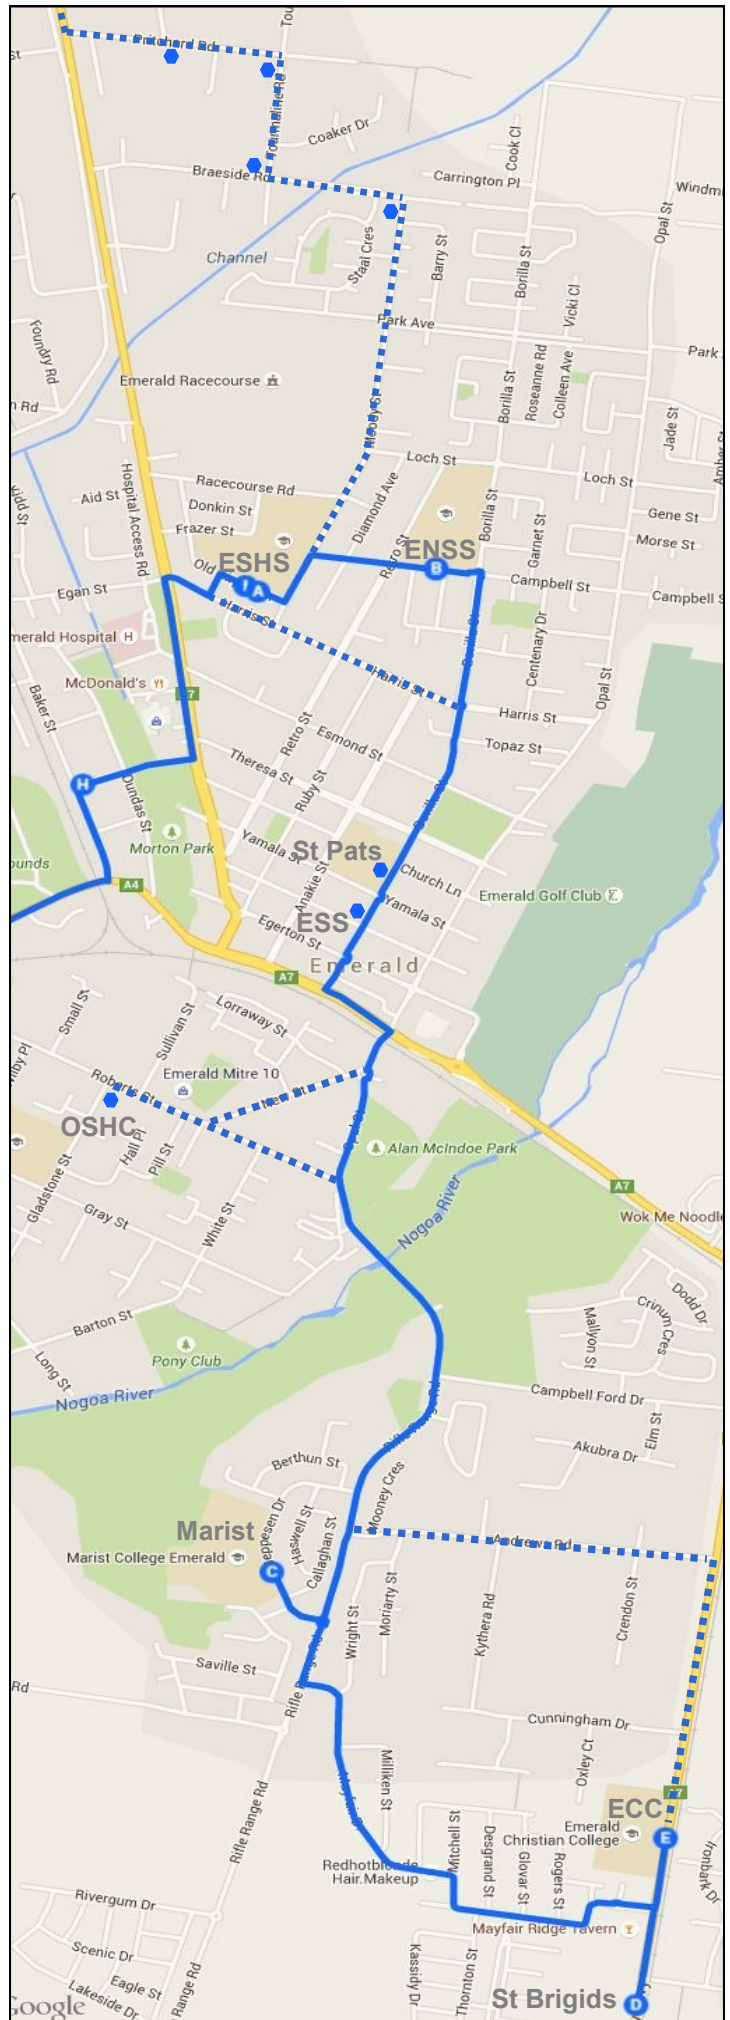

emeraldcoaches Est. 1981

WILLS RD Bus Route

Effective 24th August 2015
Subject to change / weather

Stop	Route	AM	PM
A	Brearley Downs	7:40	3:30
B	Weatherford	7:42	3:32
C	Bertles Rd	7:55	3:45
D	Elkview	8:00	3:49
E	Days Rd	8:04	3:53
F	Kerry Downs	8:06	3:55
G	Hayes Rd	8:07	3:56
H	Brief St (AM) Moody ST (PM)	8:13	3:24
I(A)	ESHS	8:16	3:20
B	ENSS (AM) ST Pats (PM)	8:20	3:15
C	Marist (AM) ESS (PM)	8.30	3:14
---	OSHC	NA	3:05
D	St Brigids	8.35	2:45
E	ECC	8:37	2:50

TRANSFERS at ESHS			
AM	ESS, St Pats	to	Lilyvale
	ECC, St Brigids	from	Lilyvale
PM	ESS, St Pats, Denison	from	Lilyvale
TRANSFERS at Marist(AM) ESS(PM)			
AM	ECC, St Brigids	from	Selma Rd
PM	ECC, St Brigids	to	Lilyvale

P: 07 4982 4444 | E: info@emeraldcoaches.com.au

83 Macaulay Access Rd | PO Box 625, Emerald, Q 4720

emeraldcoaches.com.au

Wills Rd School Bus Route