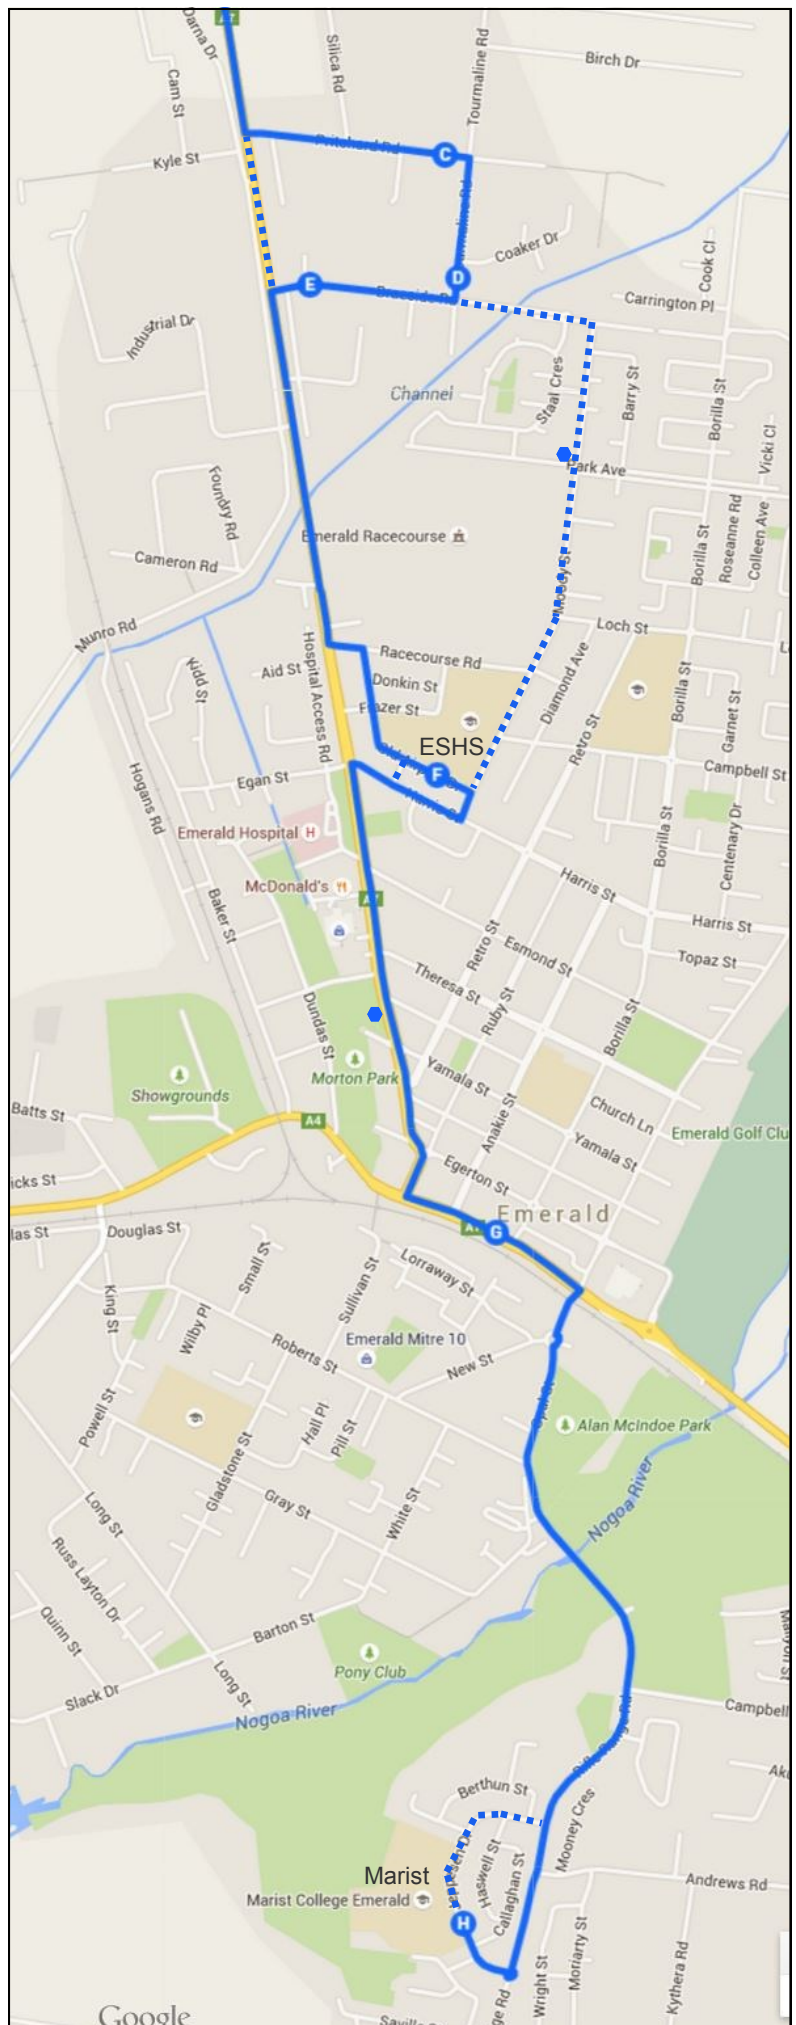

Est. 1981
emeraldcoaches

TIERI/EMERALD School Bus Route

Effective 18th August 2015
Subject to change / weather

Stop	Route	AM	PM	Fare
A	Tieri—Civic Centre	7:00	4:25	\$18.50
B	Capella—Railway Stn	7:35	4:00	\$12.00
C	Pritchard Rd	8:06	-	\$2.00
D	Tourmaline Rd	8:08	-	\$2.00
E	Braeside Rd	8:10	3:26	\$2.00
●	Moody St	-	3:23	\$2.00
F	Emerald State High	8:15	3:20	\$2.00
●	Emerald Toyota	NA	3:17	\$2.00
G	Railway Stn	8:20	3:15	\$2.00
H	Marist College	8:25	3:10	\$2.00

TRANSFERS at ESHS			
AM	Marist	from	Lilyvale bus
	St Pats, ECC	to	Wills Rd bus
	TAFE	to	Clermont bus
PM	Marist	to	Wills Rd bus
	St Pats, ECC	from	Wills Rd, Lilyvale Rd
	TAFE,	from	Clermont bus

P: 07 4982 4444 | E: info@emeraldcoaches.com.au