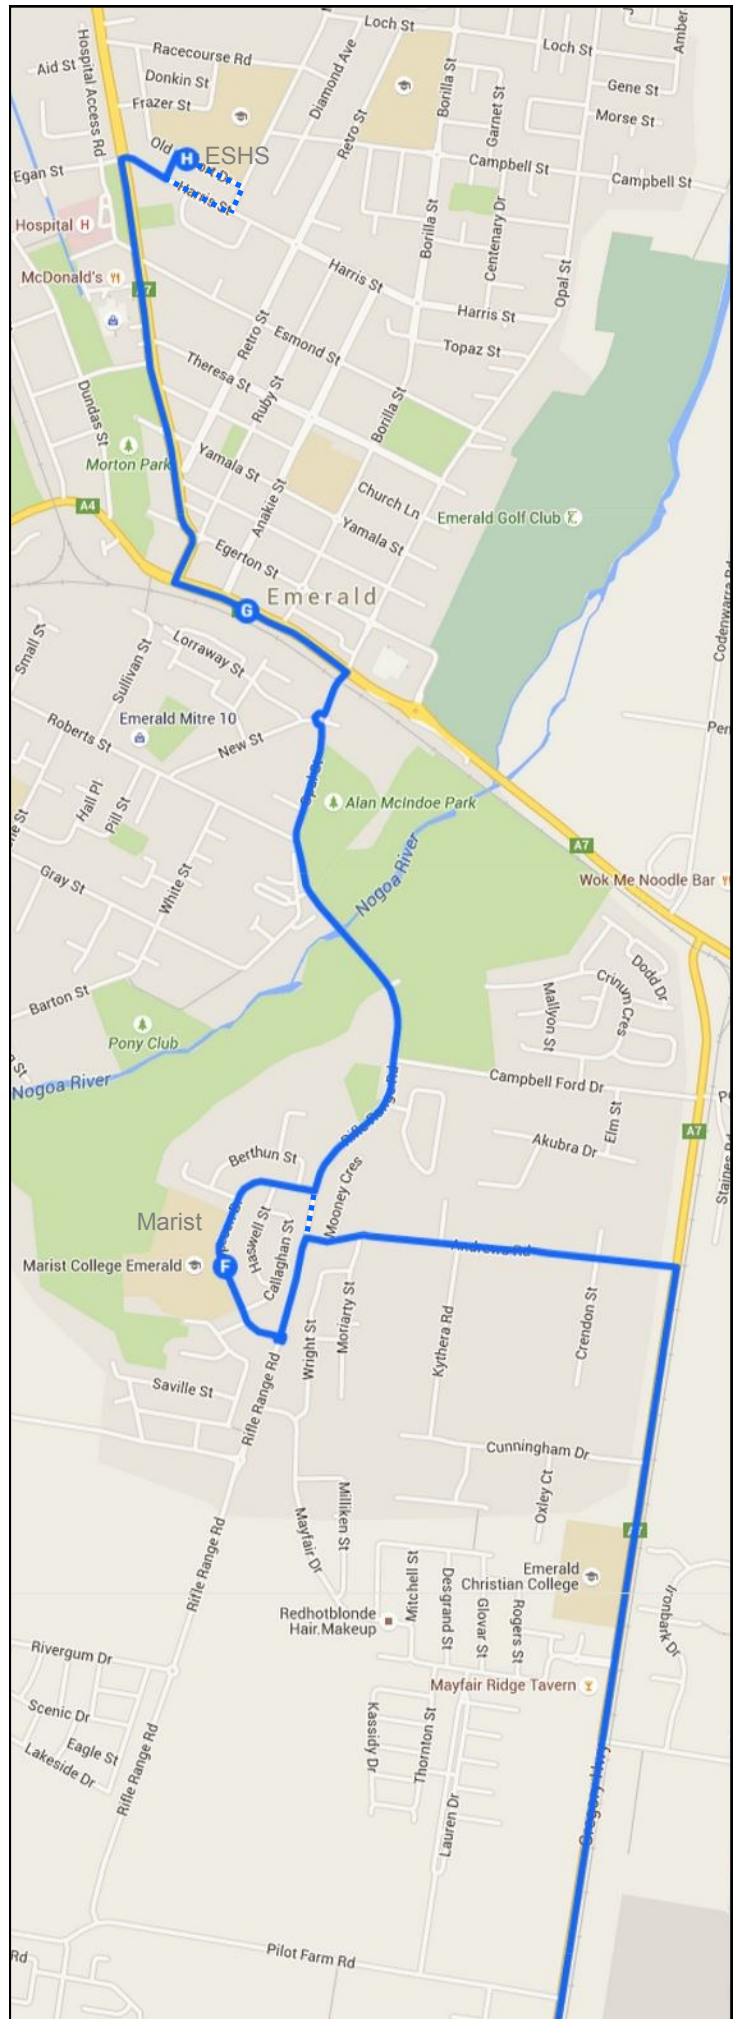

P: 07 4982 4444 | E: info@emeraldcoaches.com.au

83 Macaulay Access Rd | PO Box 625, Emerald, Q 4720

emeraldcoaches.com.au