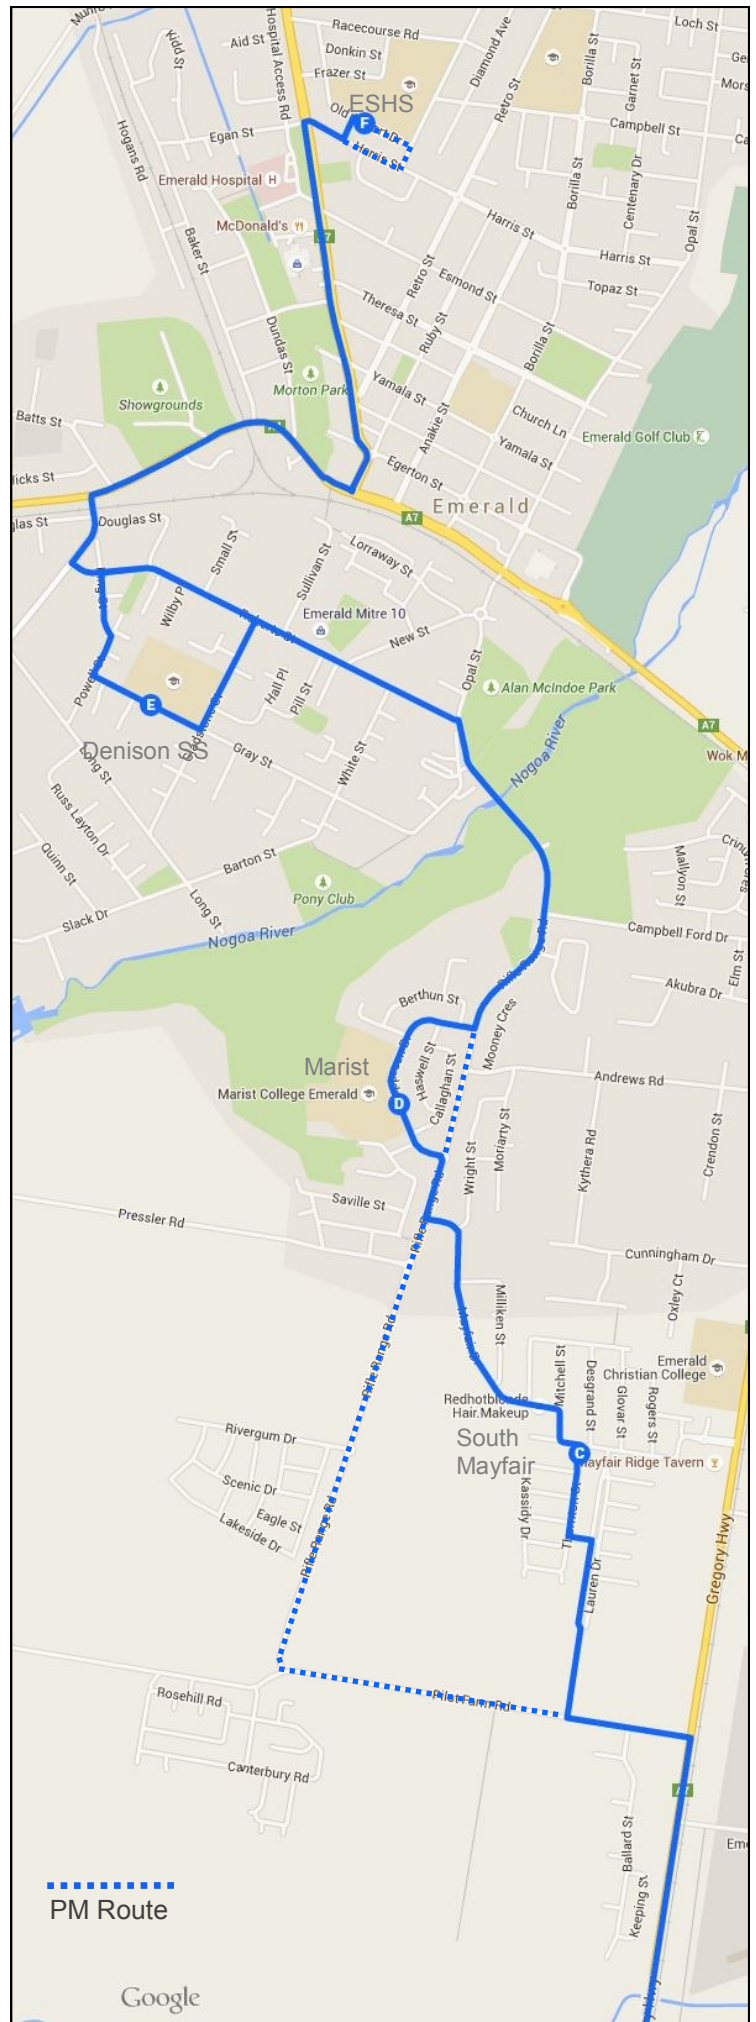

P: 07 4982 4444 | E: info@emeraldcoaches.com.au

83 Macaulay Access Rd | PO Box 625, Emerald, Q 4720

emeraldcoaches.com.au