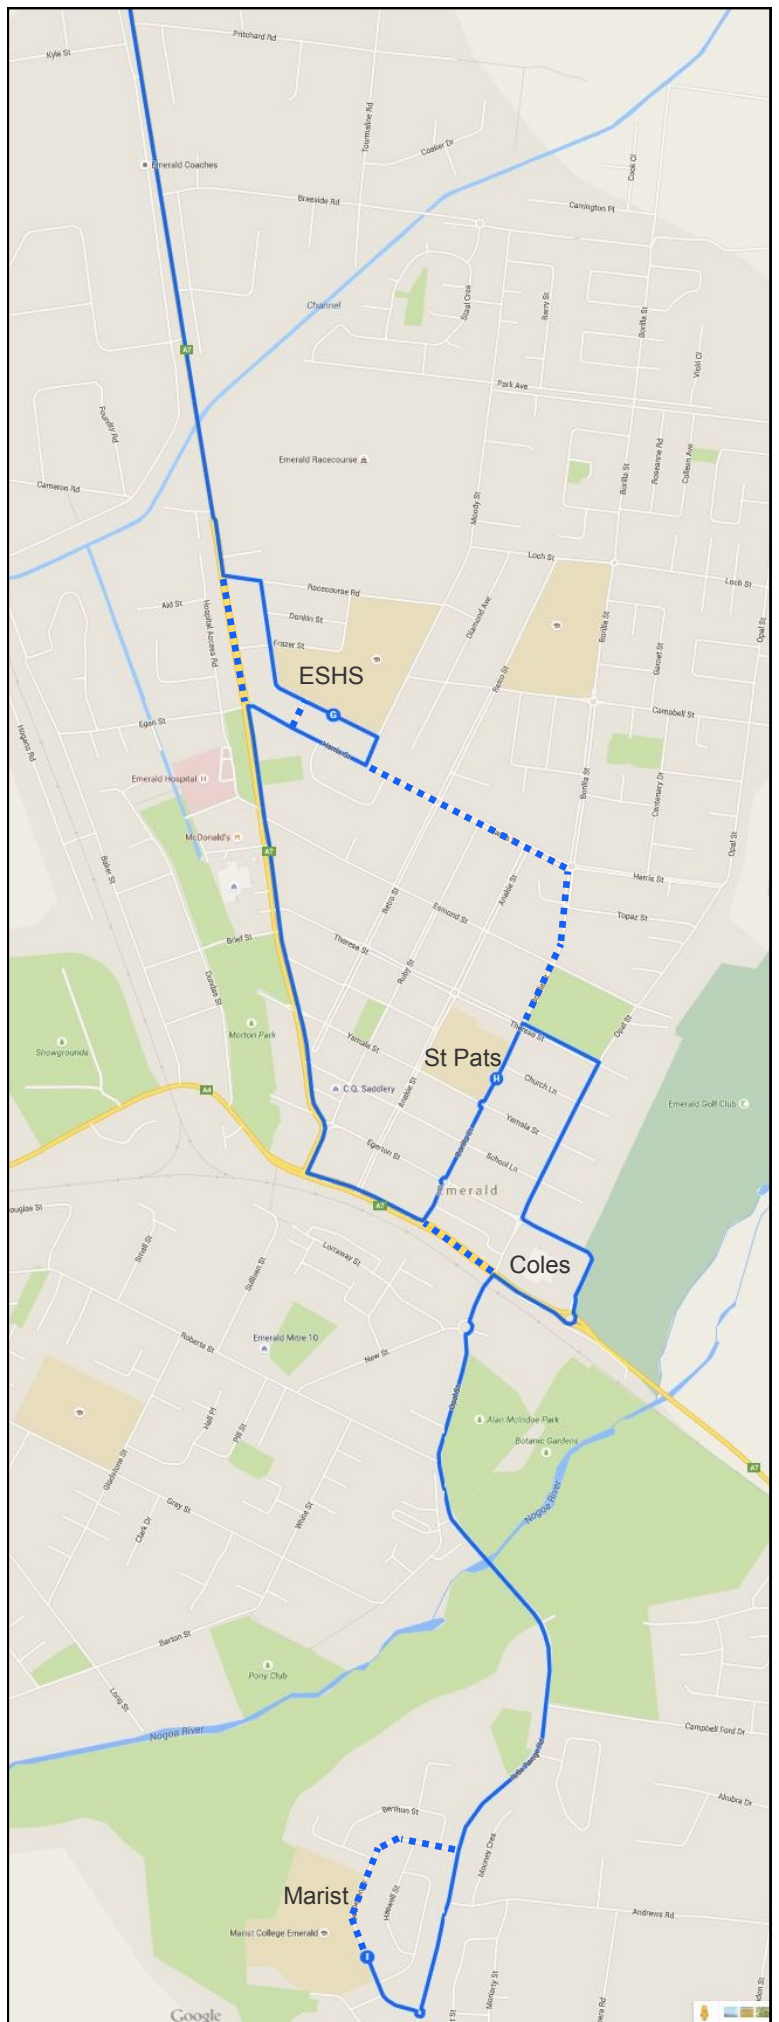

Est. 1981
emeraldcoaches

CLERMONT/EMERALD School Bus Route

Effective 18th August 2015
Subject to change / weather

Stop	Route	AM	PM	Fare
A	St Josephs School	6:55	4:40	\$18.50
B	Gregory Hwy/Langston	7:00	4:35	\$18.50
C,D	Gregory Hwy/Saloon	7:02	4:33	\$18.50
E	Capella PO	7:35	4:00	\$12.00
F	Freshfields (20km Cap)	7:50	3:45	\$10.00
G	Emerald State High	8:10	3:20	\$2.00
H	St Pats	8:18	3:16	\$2.00
I	Marist College	8:25	3:06	\$2.00

TRANSFERS at ESHS			
AM	ECC	to	Wills Rd
PM	ECC	from	Wills Rd

P: 07 4982 4444 | E: info@emeraldcoaches.com.au

83 Macaulay Access Rd | PO Box 625, Emerald, Q 4720

emeraldcoaches.com.au