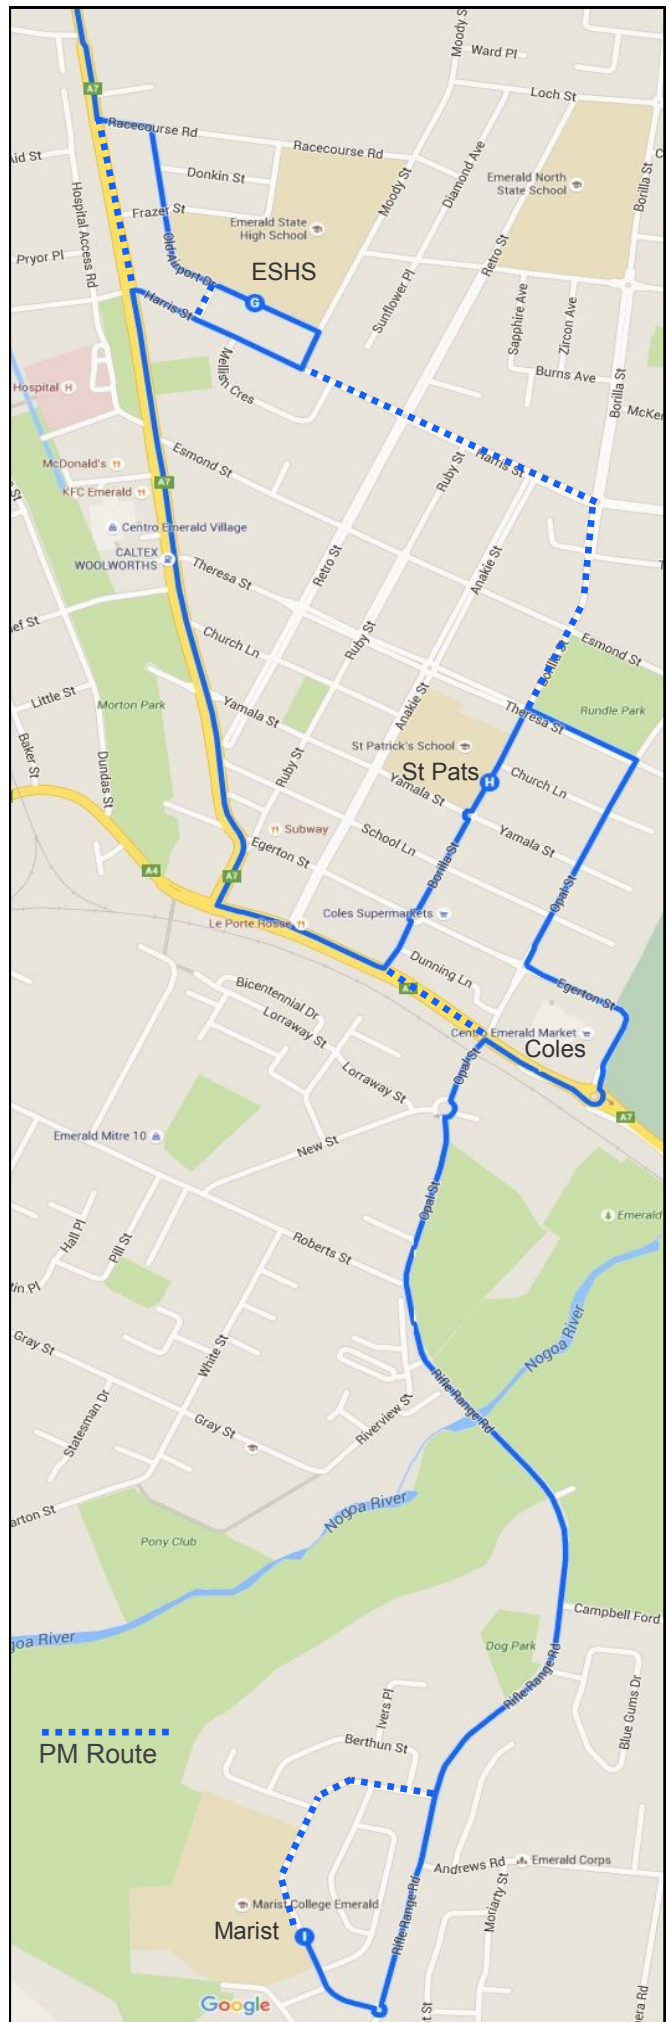

Est. 1981
emeraldcoaches

CLERMONT/EMERALD School / Public Bus Route

Effective 12th December 2015
Subject to change / weather

Stop	Route	AM	PM
A	St Josephs School	6:55	4:40
B	Gregory Hwy/Langston	7:00	4:35
C,D	Gregory Hwy/Saloon	7:02	4:33
E	Capella PO	7:35	4:00
F	Freshfields (20km Cap)	7:50	3:45
G	Emerald State High	8:10	3:20
H	St Pats	8:18	3:16
I	Marist College	8:25	3:06

TRANSFERS at ESHS			
AM	ECC	to	Wills Rd
PM	ECC	from	Wills Rd

Public Fares—to/from Emerald		
Origin	Standard One Way	Concession One Way
Clermont	\$26.00	\$23.00
Capella	16.00	\$13.00

P: 07 4982 4444 | E: info@emeraldcoaches.com.au