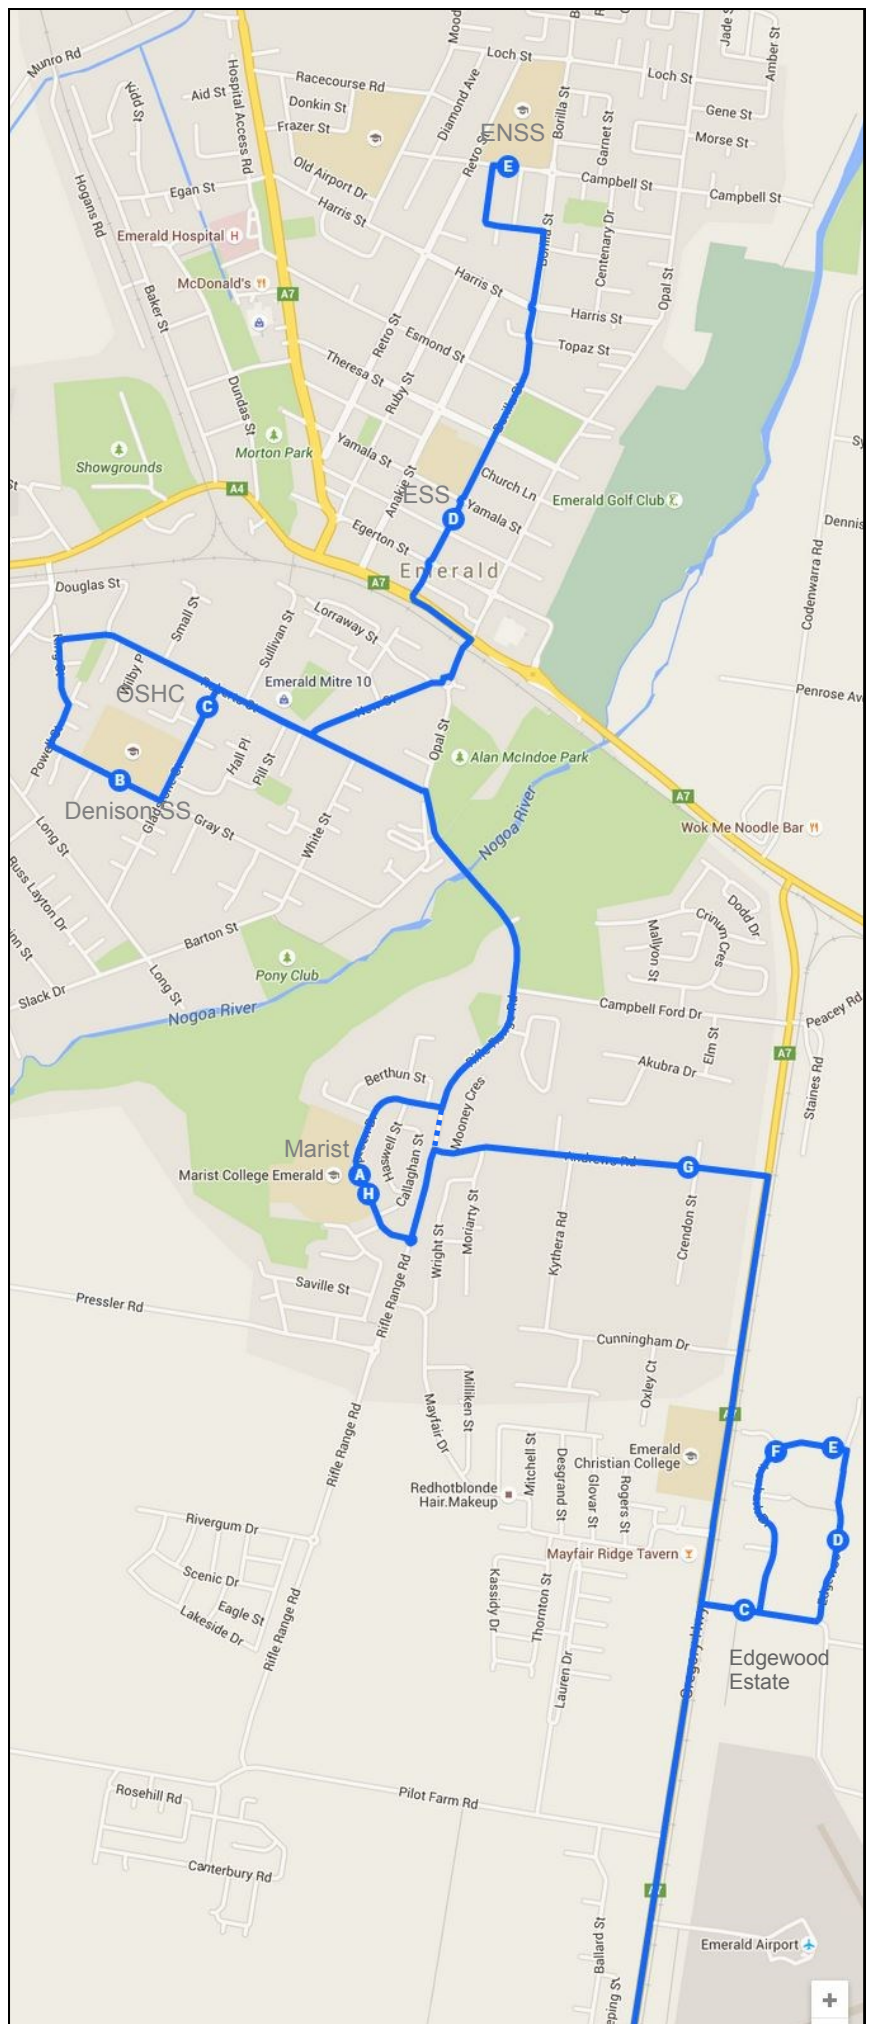

P: 07 4982 4444 | E: info@emeraldcoaches.com.au

83 Macaulay Access Rd | PO Box 625, Emerald, Q 4720

emeraldcoaches.com.au