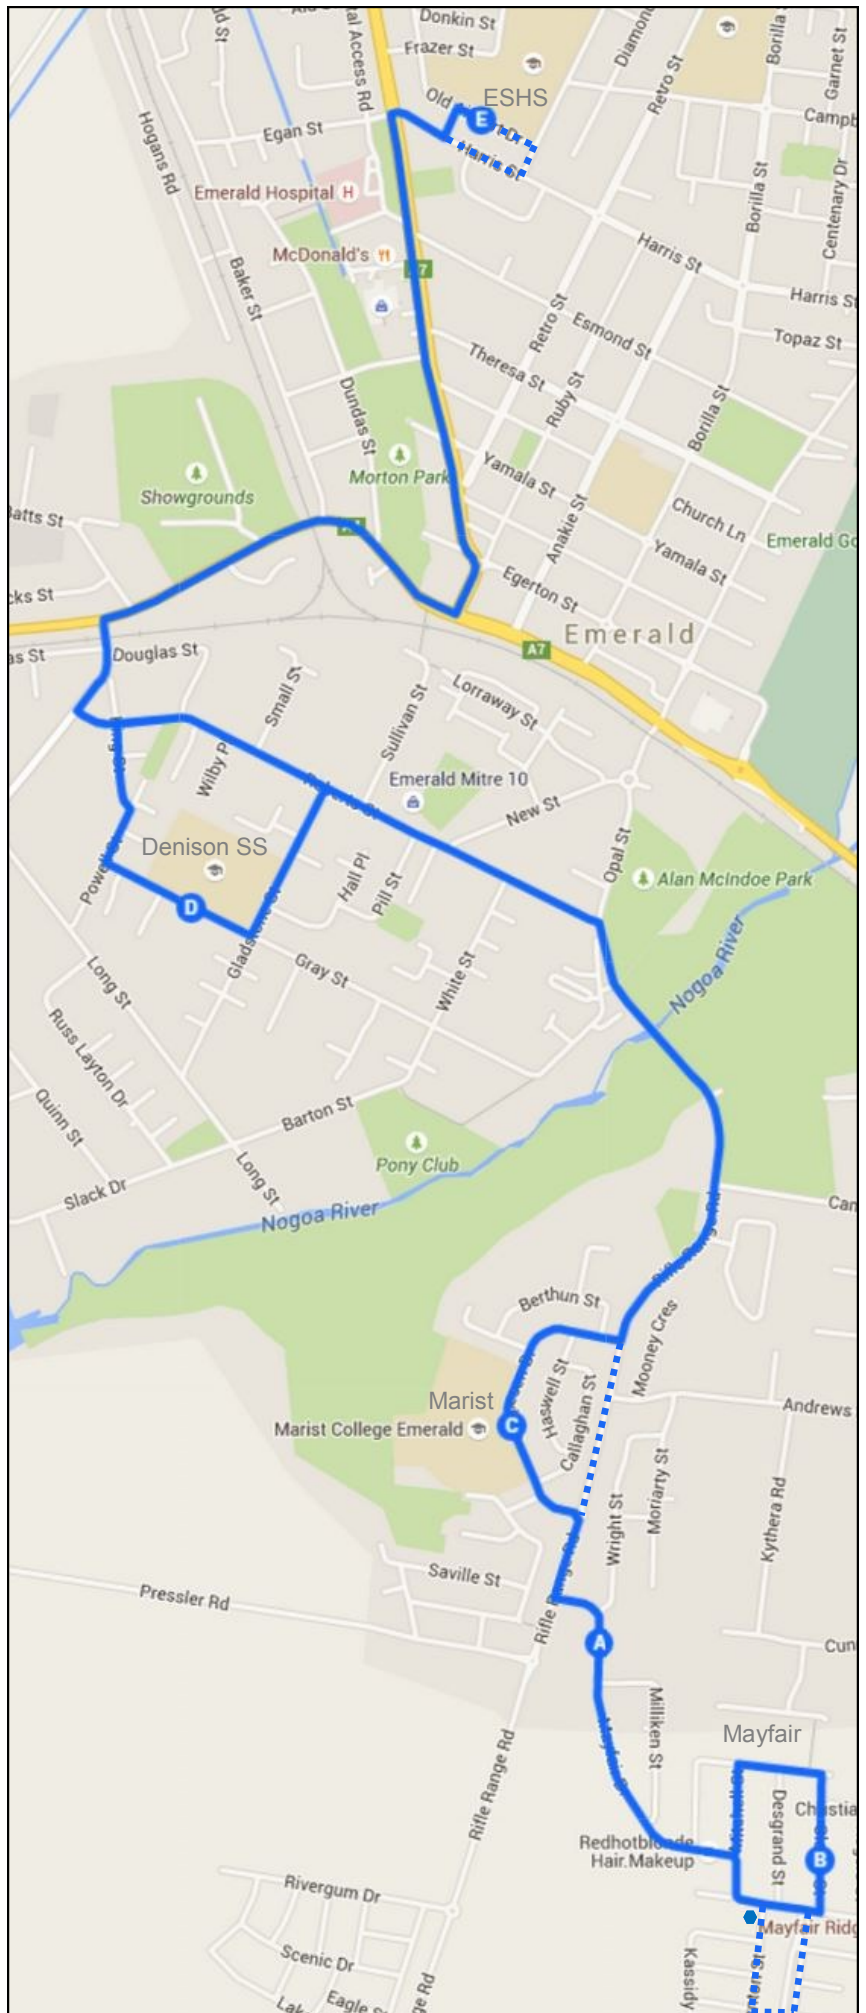

Est. 1981
emeraldcoaches

MAYFAIR School Bus Route

Effective 20th August 2015
Subject to change / weather

Stop	Route	AM	PM
A	Mayfair Dr	8:08	3:37
B	Glover St	8:10	3:35
●	Thornton St	NA	3:42
C	Marist College	8:16	3:30
D	Denison SS	8:22	3:20
E	ESHS	8:35	3:05

TRANSFERS at Denison SS			
AM	ESS, ENSS	to	Talafa Rd
	St Pats	to	Greg. Hts
	ESHS	from	Selma, Gindie, Talafa, Greg. Hts
PM	ESS, ENSS	from	Talafa
	St Pats	from	Greg. Hts
	ESHS	to	Selma, Gindie, Talafa, Greg. Hts, Glengallan