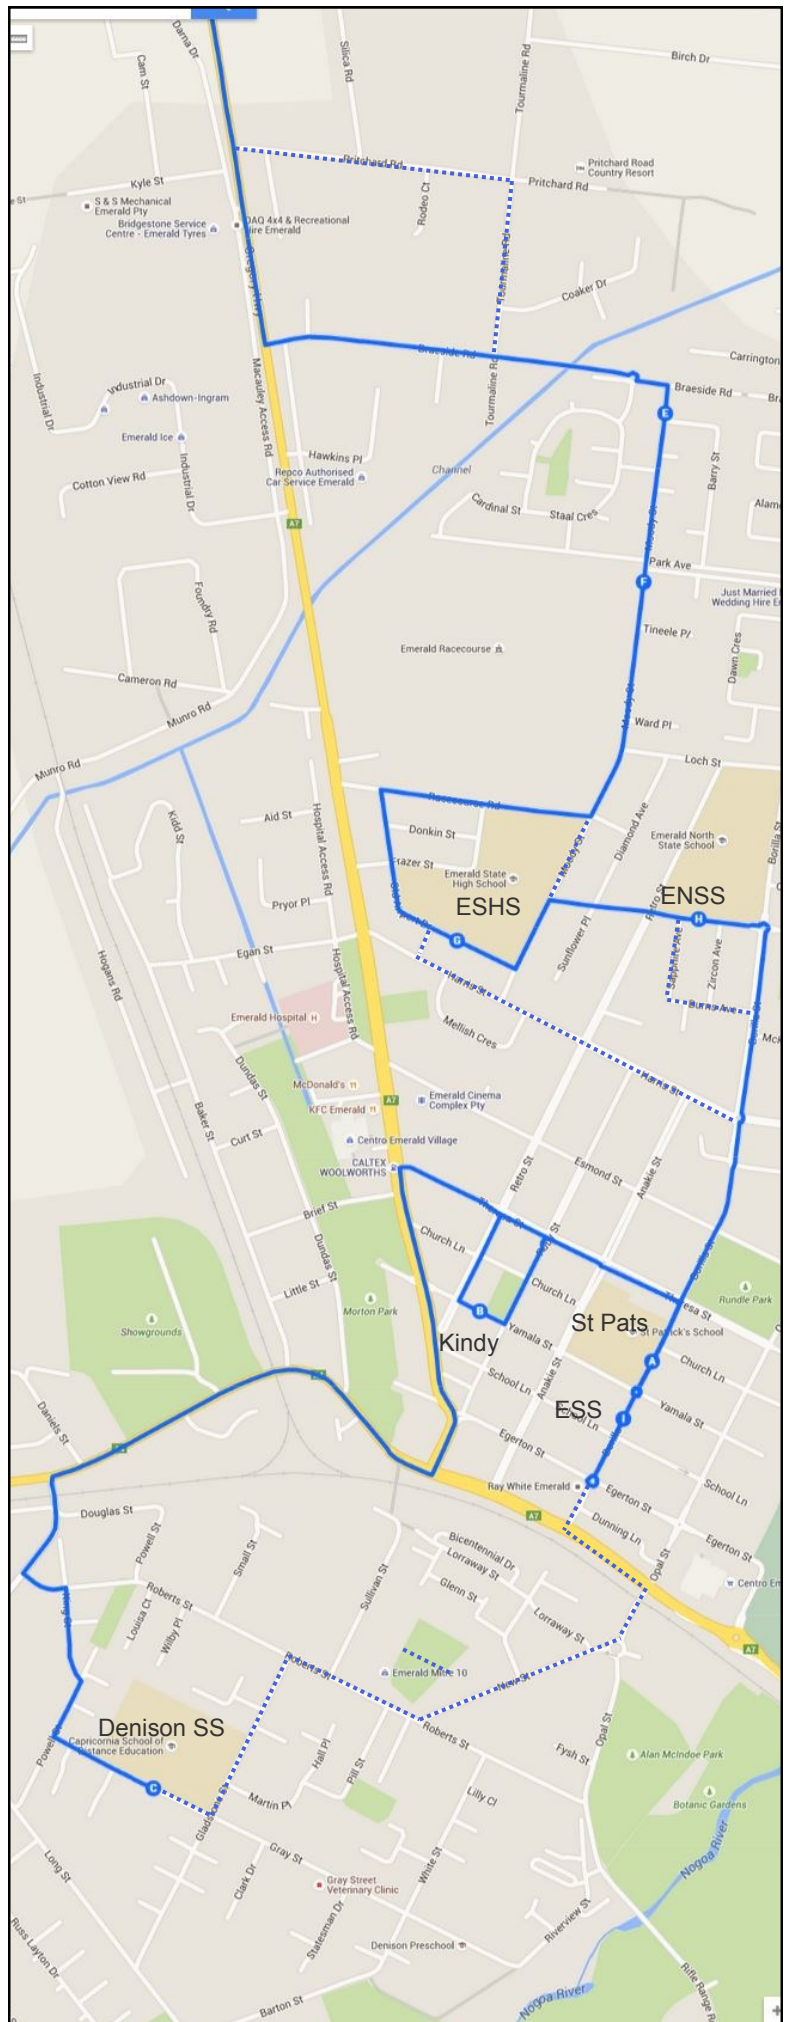

## LILYVALE RD School Bus Route

Effective 19th August 2015  
Subject to change / weather

Stop	Route	AM	PM
A	Gordon Rd East	7:30	3:47
B	Wyuna Rd	7:40	3:55
C	Wyuna Rd—Roperview	7:52	4:10
D	Caringal Rd	8:11	3:25
E,F	Moody St	8:13	3:22
G	ESHS	8:20	3:20
H	ENSS	8:23	3:14
I	Emerald SS	8:25	3:04
A	St Pats	8:28	3:10
B	Emerald Kindy	8:30	NA
c	Denison SS	8:36	2:55

TRANSFERS at ESHS			
AM	Denison, ESS, St Pats	from	Wills Rd, Tieri
	Marist	to	Tieri
	ECC	to	Wills Rd
PM	ECC, St Brigits Overflow -ESHs	from from	Wills Rd (at ESS) ESHs
	St Pats, ESS, Denison SS	to	Tieri, Wills Rd