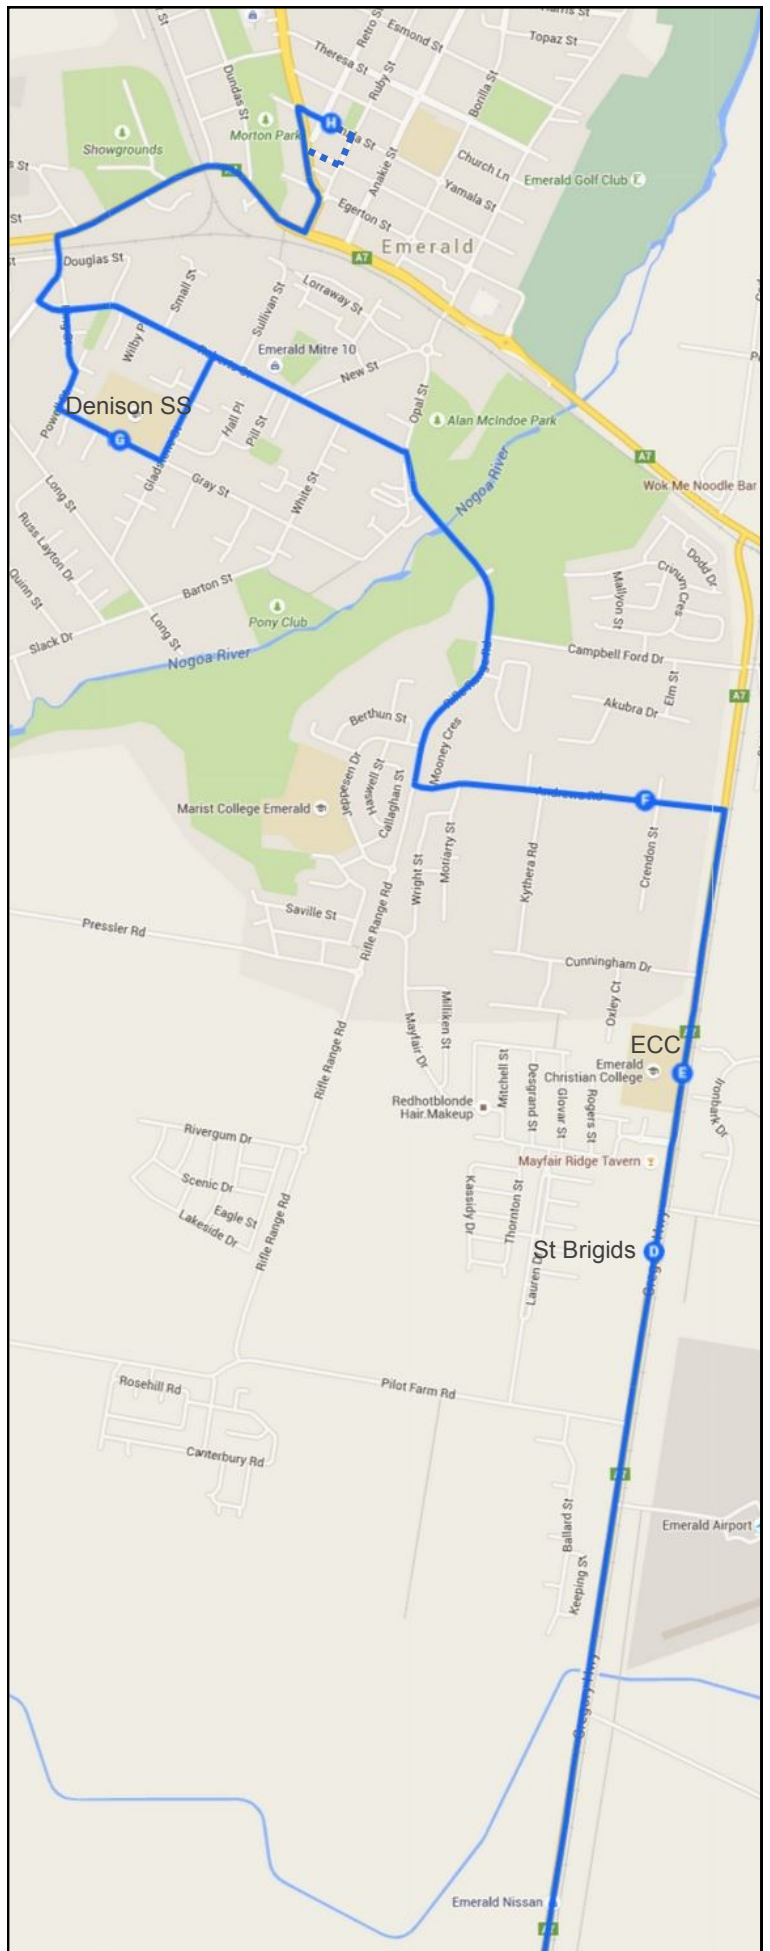

P: 07 4982 4444 | E: Info@emeraldcoaches.com.au

83 Macauley Access Rd | PO Box 625, Emerald, Q 4720

emeraldcoaches.com.au

emeraldcoaches
Est. 1981