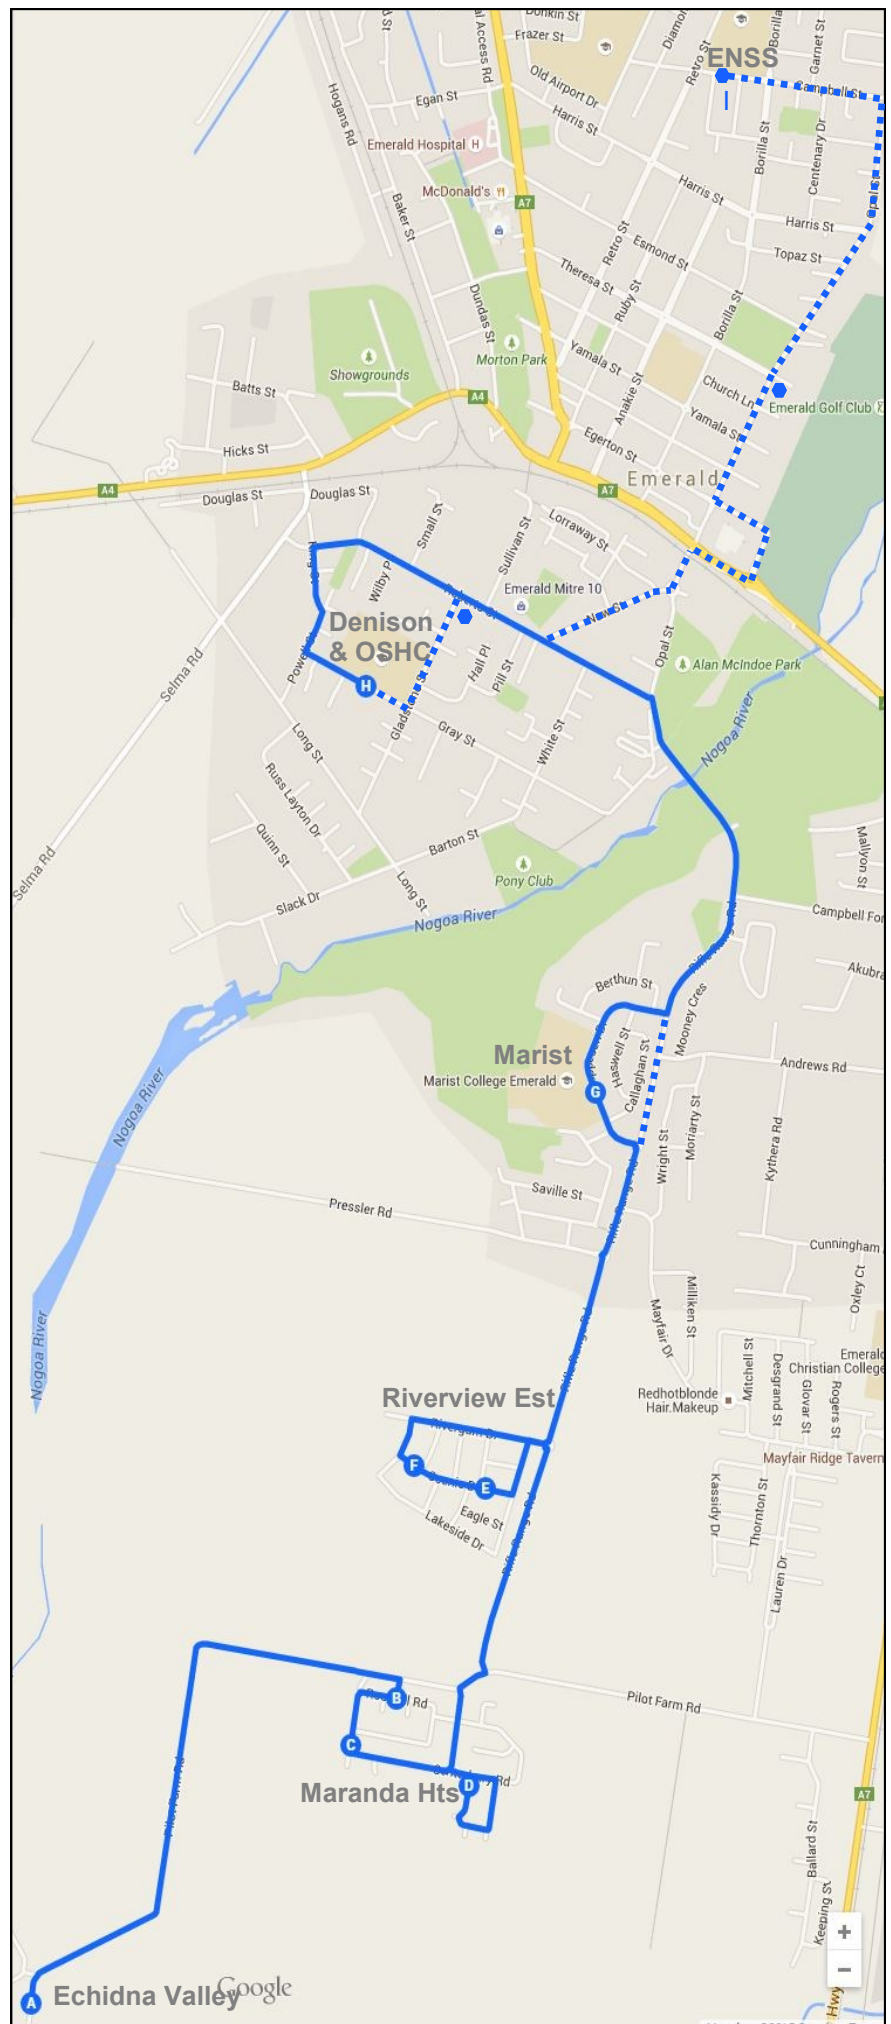

TRANSFERS at Marist (AM) OSHC (PM)

	ECC	to / from	Wills Rd

P: 07 4982 4444 | E: info@emeraldcoaches.com.au

83 Macaulay Access Rd | PO Box 625, Emerald, Q 4720

emeraldcoaches.com.au